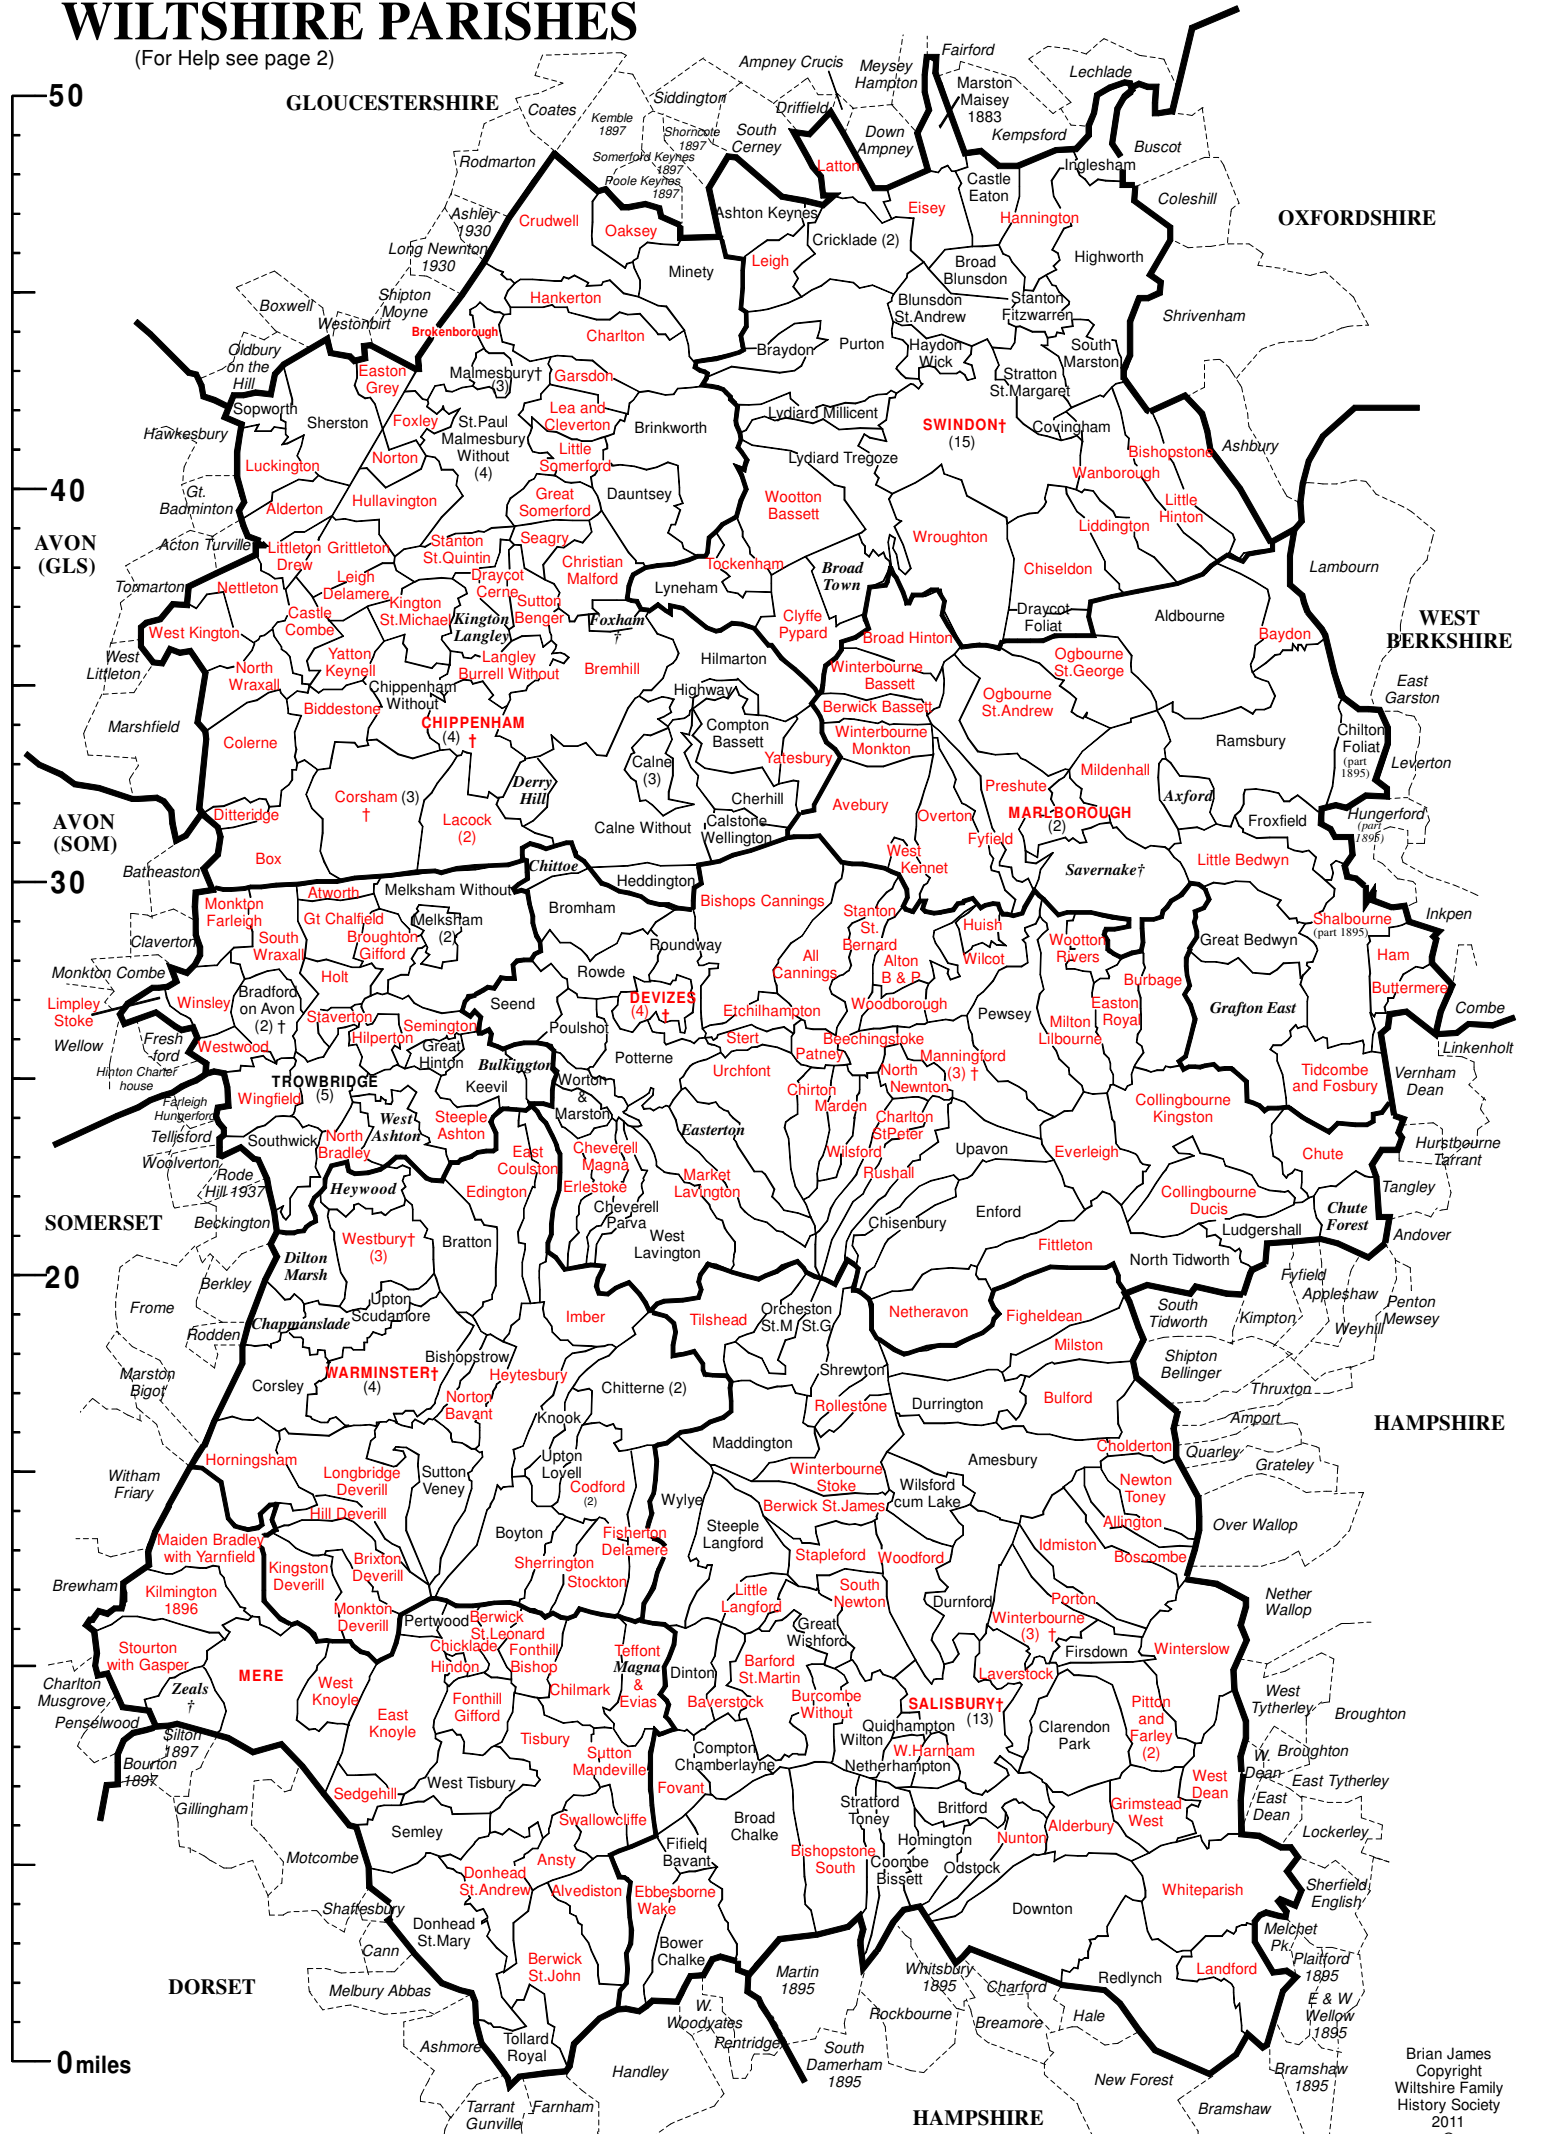

WILTSHIRE PARISHES

(For Help see page 2)

† See more details on second sheet

Purpose of Map. To show relative locations of all parishes in the County of Wiltshire, especially those for which the Anglican Church birth, marriage and burial registers exist. Civil Parish boundaries are shown, and some purely Civil Parish names where there is no ecclesiastical equivalent.

Boundaries and Changes. All boundaries shown are diagrammatic and not exact. Where the County boundary has been moved from time to time so as to include or remove Parishes the year of that change is shown on the map beneath the parish name. The map shows the present day County boundary, but there have been many changes of the Registration Districts within the county, and their boundaries are shown after the 1936/37 changes. The Registrars offices were then in the towns shown in Capitals. In towns and areas which have multiple parishes, too close together to show, the quantity, e.g.(3), is shown after the name. These are however all listed on this second sheet. Also as new parishes have been formed or old ones have ceased to exist, not all such changes can be shown, and their events are to be found recorded under other parish names as listed here. On this sheet, and on the map, the names of parishes for which records exist about or before the start of Civil registration in 1837 are printed in Arial Font, thus, and later ones in *Times New Roman, thus.*

Bradenstoke, entries to be found under **Christian Malford** and Lyneham

Bradford on Avon - **Christ Church** / Holy Trinity

Calne – St.Mary / **Holy Trinity** / St.Peter Blackland at S. of town

Charlton All Saints & Standlynch – in N of Downton

Westbury - **All Saints Heywood** / **Holy Trinity** / **Dilton** – now **Old Dilton**, in
SW of town

Whaddon – in NW tip of **Semington**

Winterbourne – includes **W-Dauntsey**, **W-Earls** and **W-Gunner**